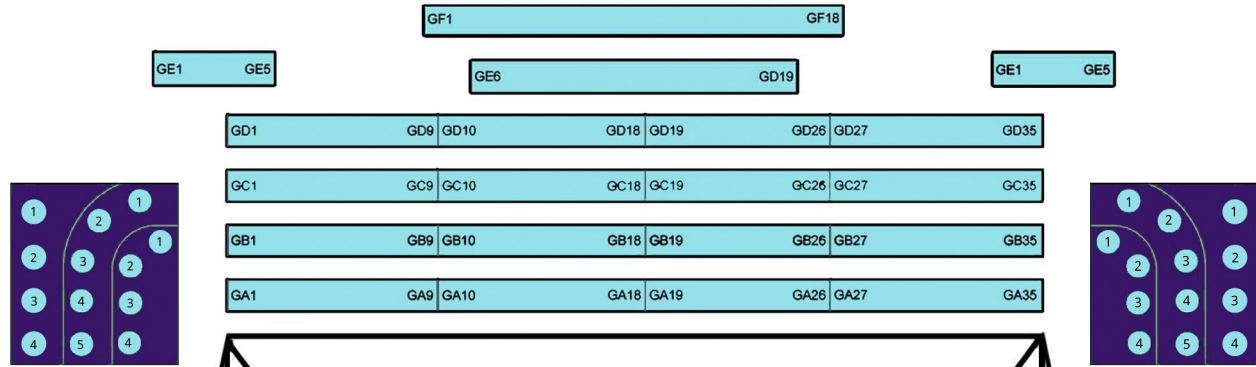

Low Klein Hall Balcony & Gallery Seating

TEMPLE PERFORMING ARTS CENTER
Home of Arts & Entertainment

GALLERY

BALCONY 1

EE DD CC BB AA

BALCONY 2

131 133 133 131 131

Fixed Stage Below

Removable Stage Below

Open Below

Pit Lift Below

BALCONY 5

AA BB CC DD EE

BALCONY 4

132 132 134 134 132

Balcony Level Seating

Gallery Level Seating

BALCONY 3

227 201
228 201
215 201
216 201